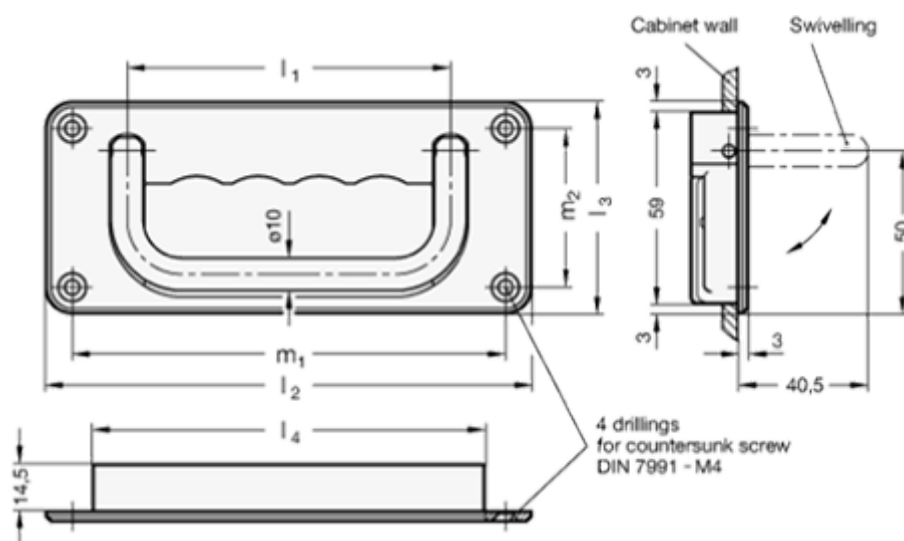

Article number: 204258120CRSWB  
 Description: E+G Folding handle  
 GN 425.8-120-CR-SW-B

## Measures

= -	$l_2$	= 170
= -	$l_3$	= 65
= -	$l_4$	= 141
= -	$l_5$	= 142
= -	$l_6$	= 60
= -	$m_1$	= 154
= -	$m_2$	= 49
$l_1 = 120$	Type	= GN 425.8-120-CR-SW-B

Weight (g) = 380